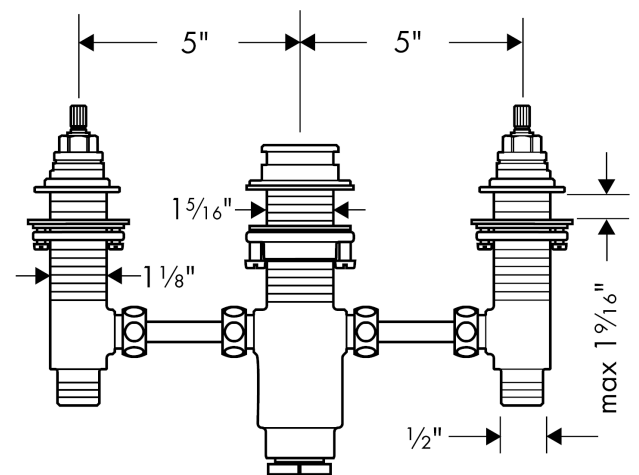

Rough, 3-Hole Roman Tub Set

Finishes : n.a. Part no. : 06607000

Description

Features

- 1/2" NPT
- 90° ceramic valves

Item details

List Price

\$ 235.00

Compliance

Product image

Scale drawing

Rough, 3-Hole Roman Tub Set
Finishes : n.a. Part no. : 06607000

Exploded drawing

Year of production: >02/02

Rough, 3-Hole Roman Tub Set

Finishes : n.a. Part no. : 06607000

Spare parts list

Year of production: >02/02

| Pos. | Description | Part no. | Price | PU |
|------|--|----------|-------|----|
| 1 | shut off unit right closing | 94009000 | - | 1 |
| 2 | shut off unit left closing | 94008000 | - | 1 |
| 3 | valve | 88503000 | - | 1 |
| 4 | fixing set for shut off unit | 88540000 | - | 1 |
| 5 | fixing set for 4 hole bath mixer spout | 96080000 | - | 1 |
| 6 | squeezing connection | 88513000 | - | 1 |