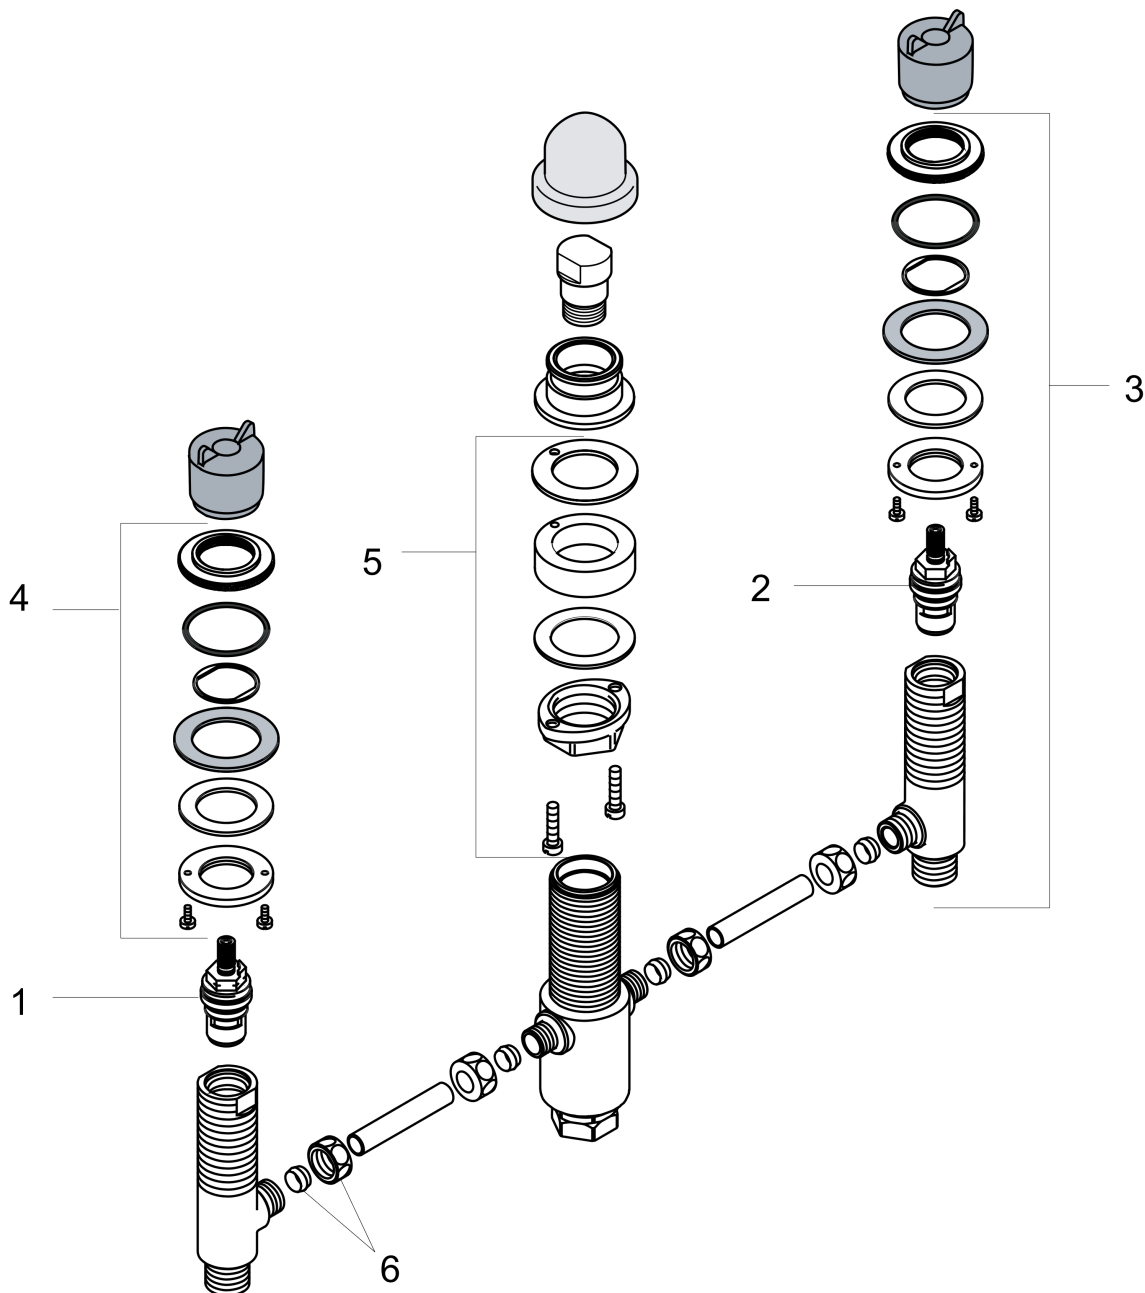

Rough, 3-Hole Roman Tub Set

Finishes : n.a. Part no. : 06607000

Description

Features

- 1/2" NPT
- 90° ceramic valves

Item details

List Price

\$ 235.00

Compliance

Product image

Scale drawing

Rough, 3-Hole Roman Tub Set
Finishes : n.a. Part no. : 06607000

Exploded drawing

Year of production: >02/02

Rough, 3-Hole Roman Tub Set

Finishes : n.a. Part no. : 06607000

Spare parts list

Year of production: >02/02

| Pos. | Description | Part no. | Price | PU |
|------|--|----------|-------|----|
| 1 | shut off unit right closing | 94009000 | - | 1 |
| 2 | shut off unit left closing | 94008000 | - | 1 |
| 3 | valve | 88503000 | - | 1 |
| 4 | fixing set for shut off unit | 88540000 | - | 1 |
| 5 | fixing set for 4 hole bath mixer spout | 96080000 | - | 1 |
| 6 | squeezing connection | 88513000 | - | 1 |